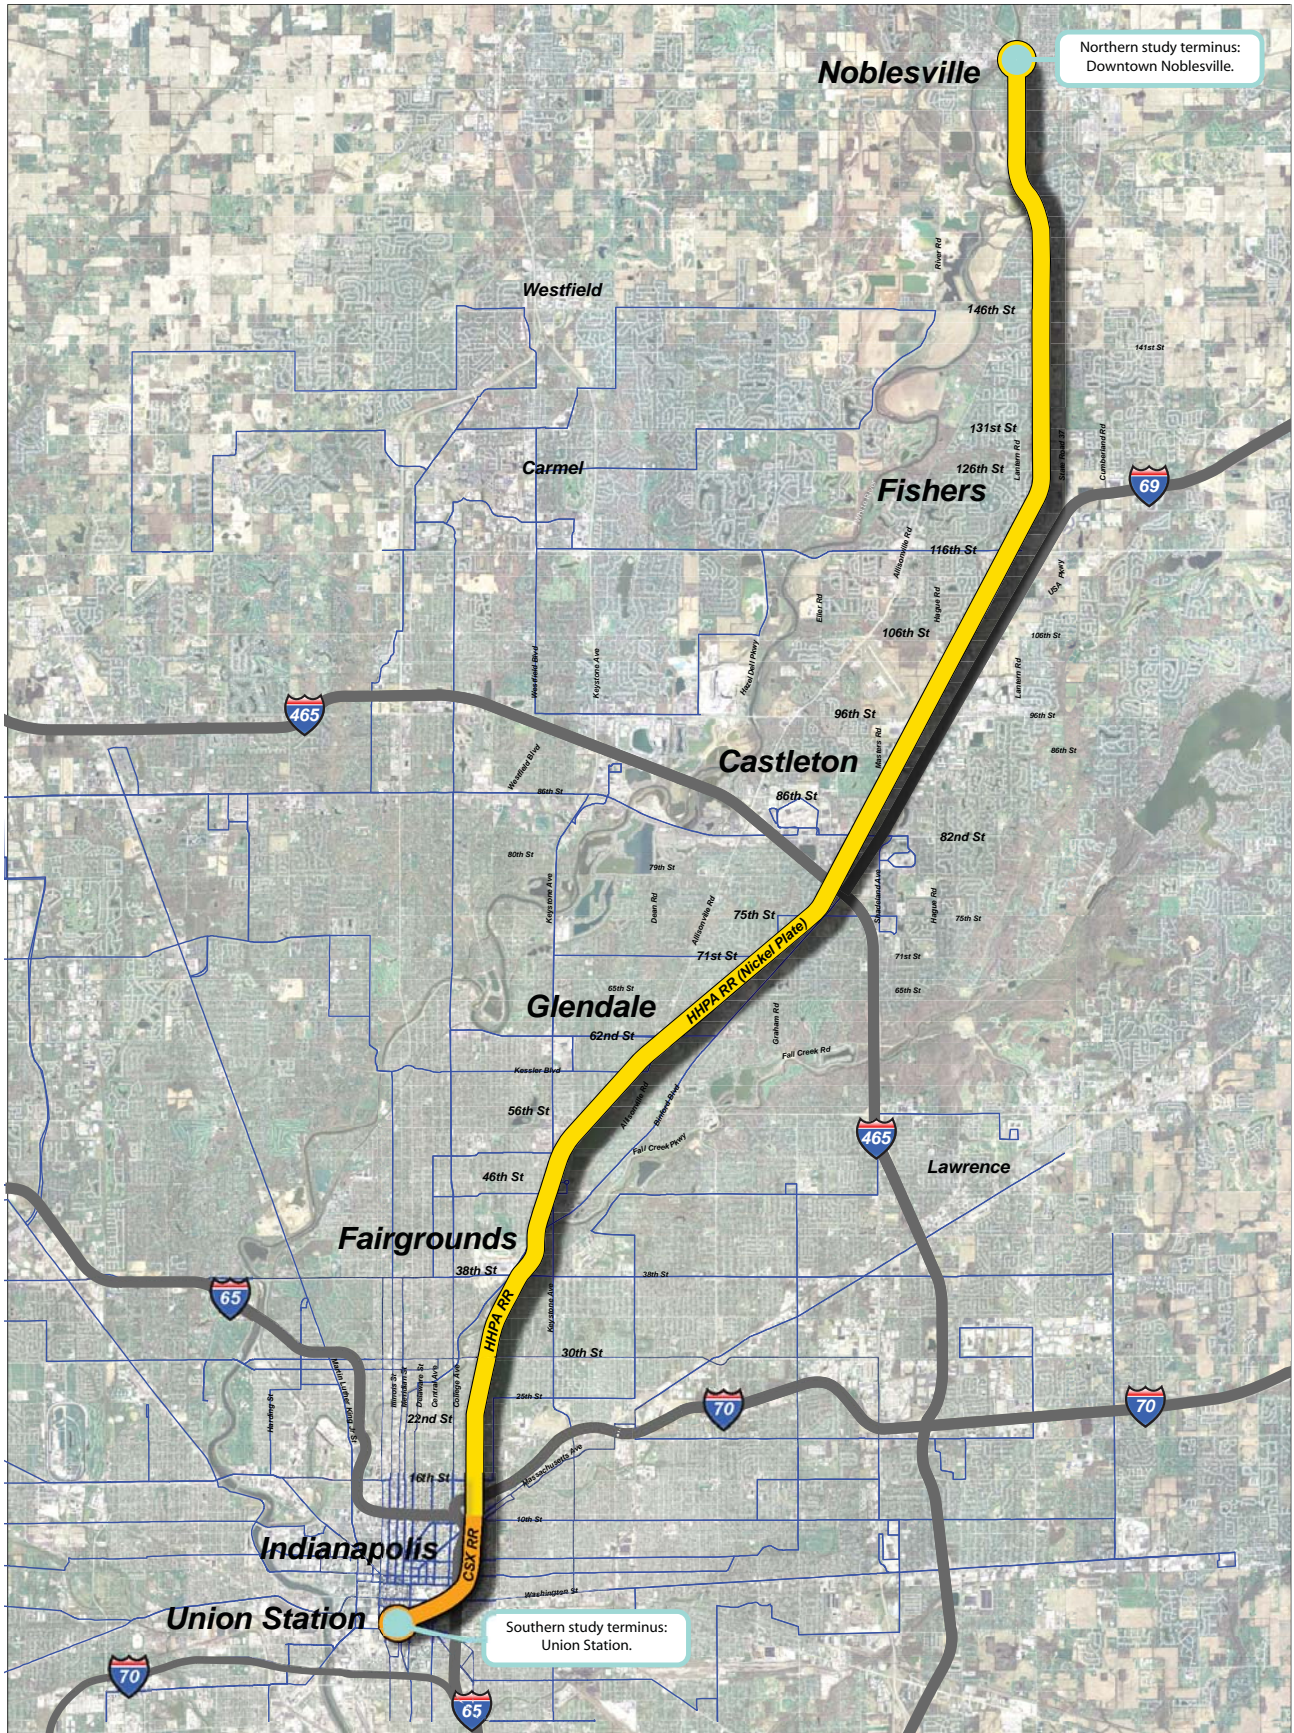

INDY CONNECT
CENTRAL INDIANA'S
TRANSPORTATION INITIATIVE

Northeast Corridor Alignment

Northern study terminus:
Downtown Noblesville.

Southern study terminus:
Union Station.

Legend

- HHPA Corridor
- CSX R.R.
- Interstate Highways
- Future Bus